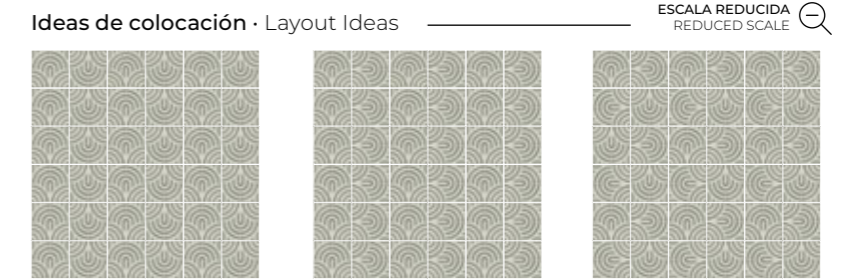

DECOR PRAIRIE
20x20 (M 280) 8"x8"

MEDIDAS	PIEZAS/CAJA	PIEZAS/M²	M²/CAJA	CAJA/PALLET	PESO/M²	PESO/PIEZA	PESO/CAJA	M²/PALLET	PESO/PALLET	VENTA
20x20 · 8"x8"	25	25	1	75	18,91	0,76	18,91	75	1.418	M²