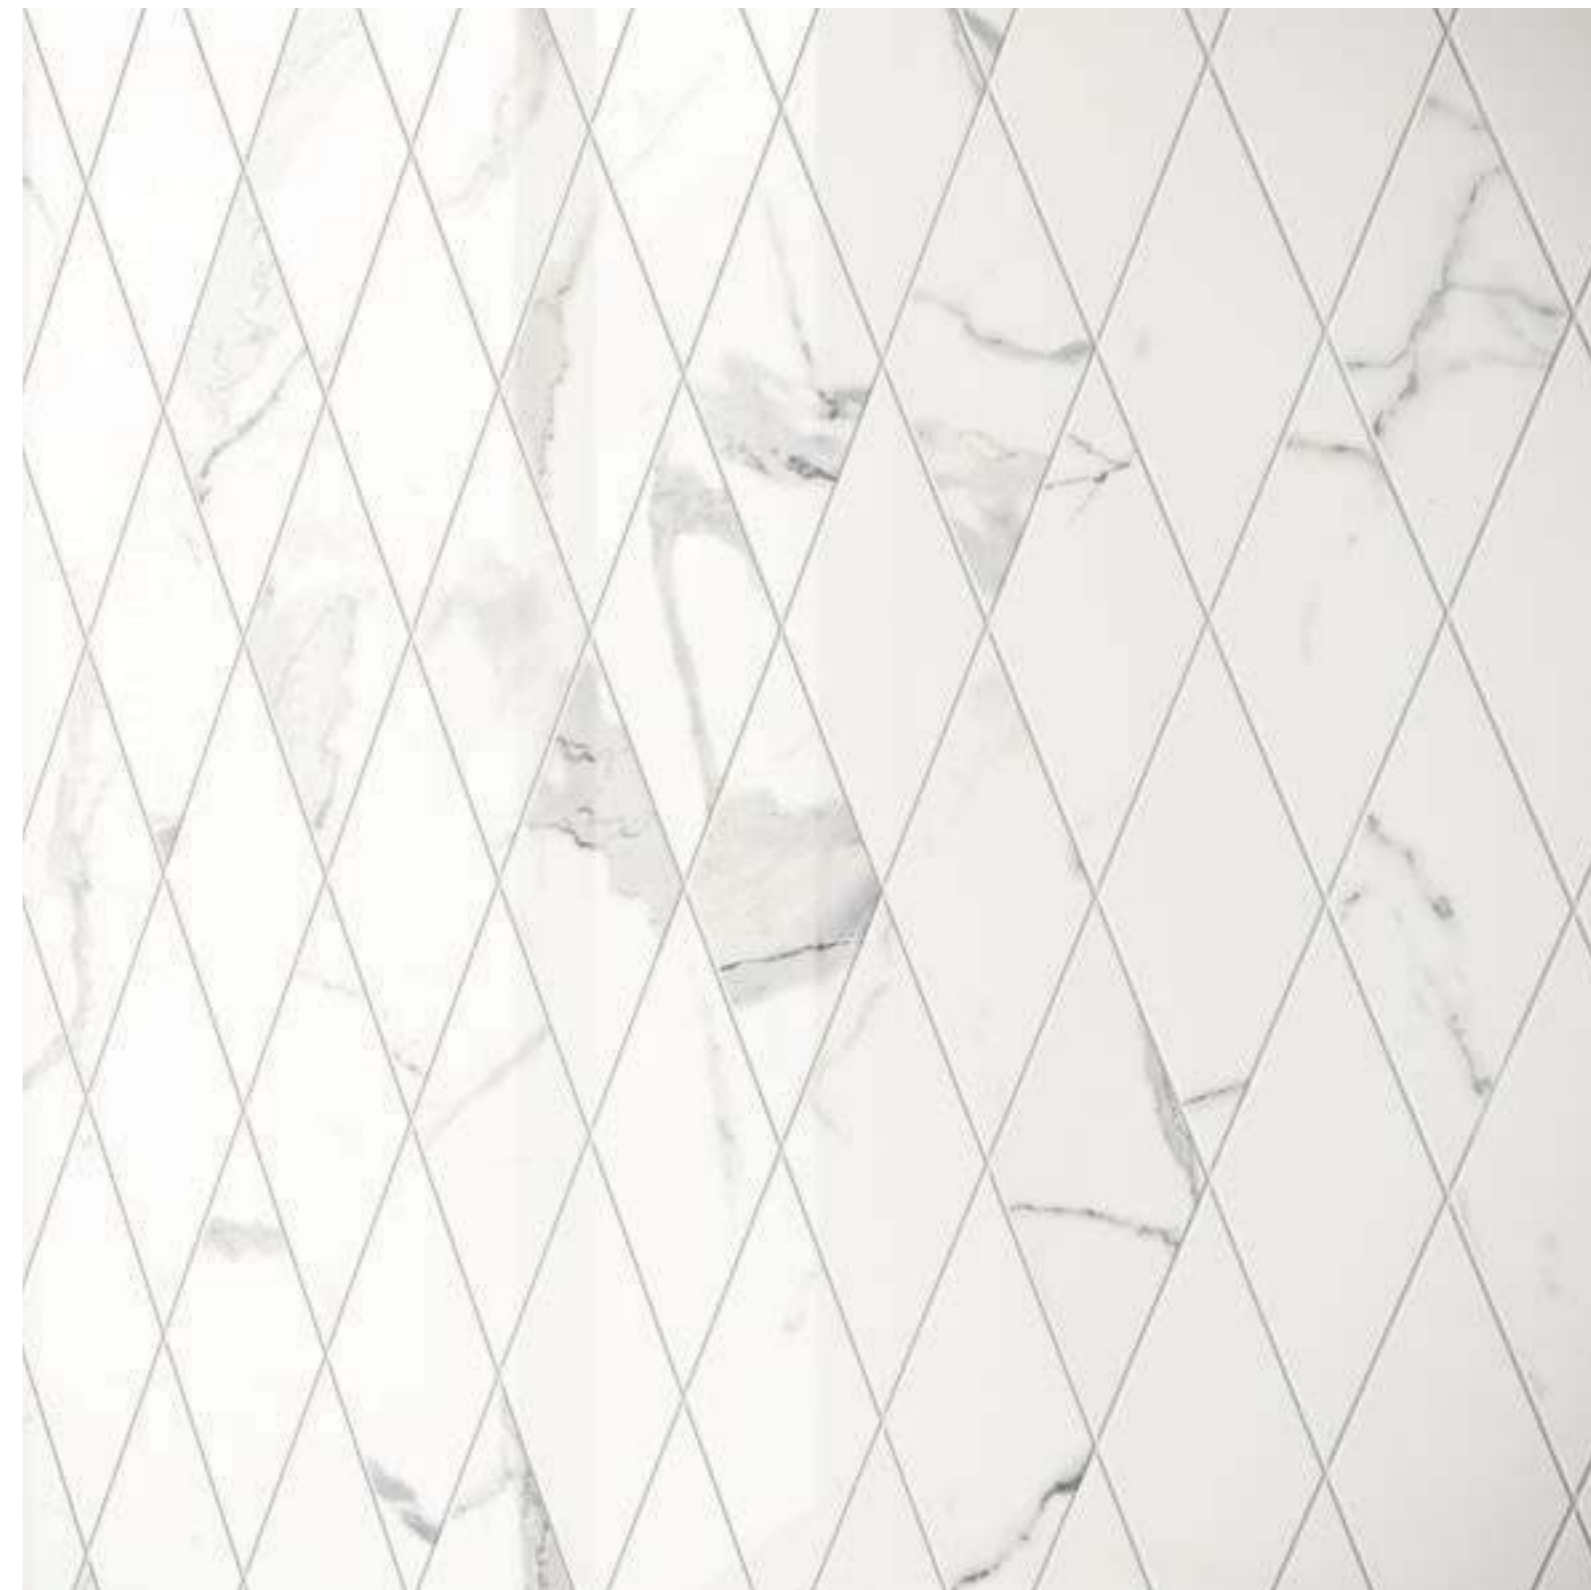

Статуарио Уайт Мозаика Даймонд Люкс и Рет. 28x48 см
Statuario White Mosaico Diamond Lux e Ret. 28x48 см

Статуарио Уайт Нат. и Рет. 80x160 см
Statuario White Nat. e Ret. 80x160 см

Статуарио Уайт Нат. и Рет. 120x278 см
Statuario White Nat. e Ret. 120x278 см

Лофт Магнолия Нат. и Рет. 20x160 см
Loft Magnolia Nat. e Ret. 20x160 см

Статуарио Уайт Мозаика Даймонд
Люкс и Рет. 28x48 см
Statuario White Mosaico Diamond
Lux e Ret. 28x48 см