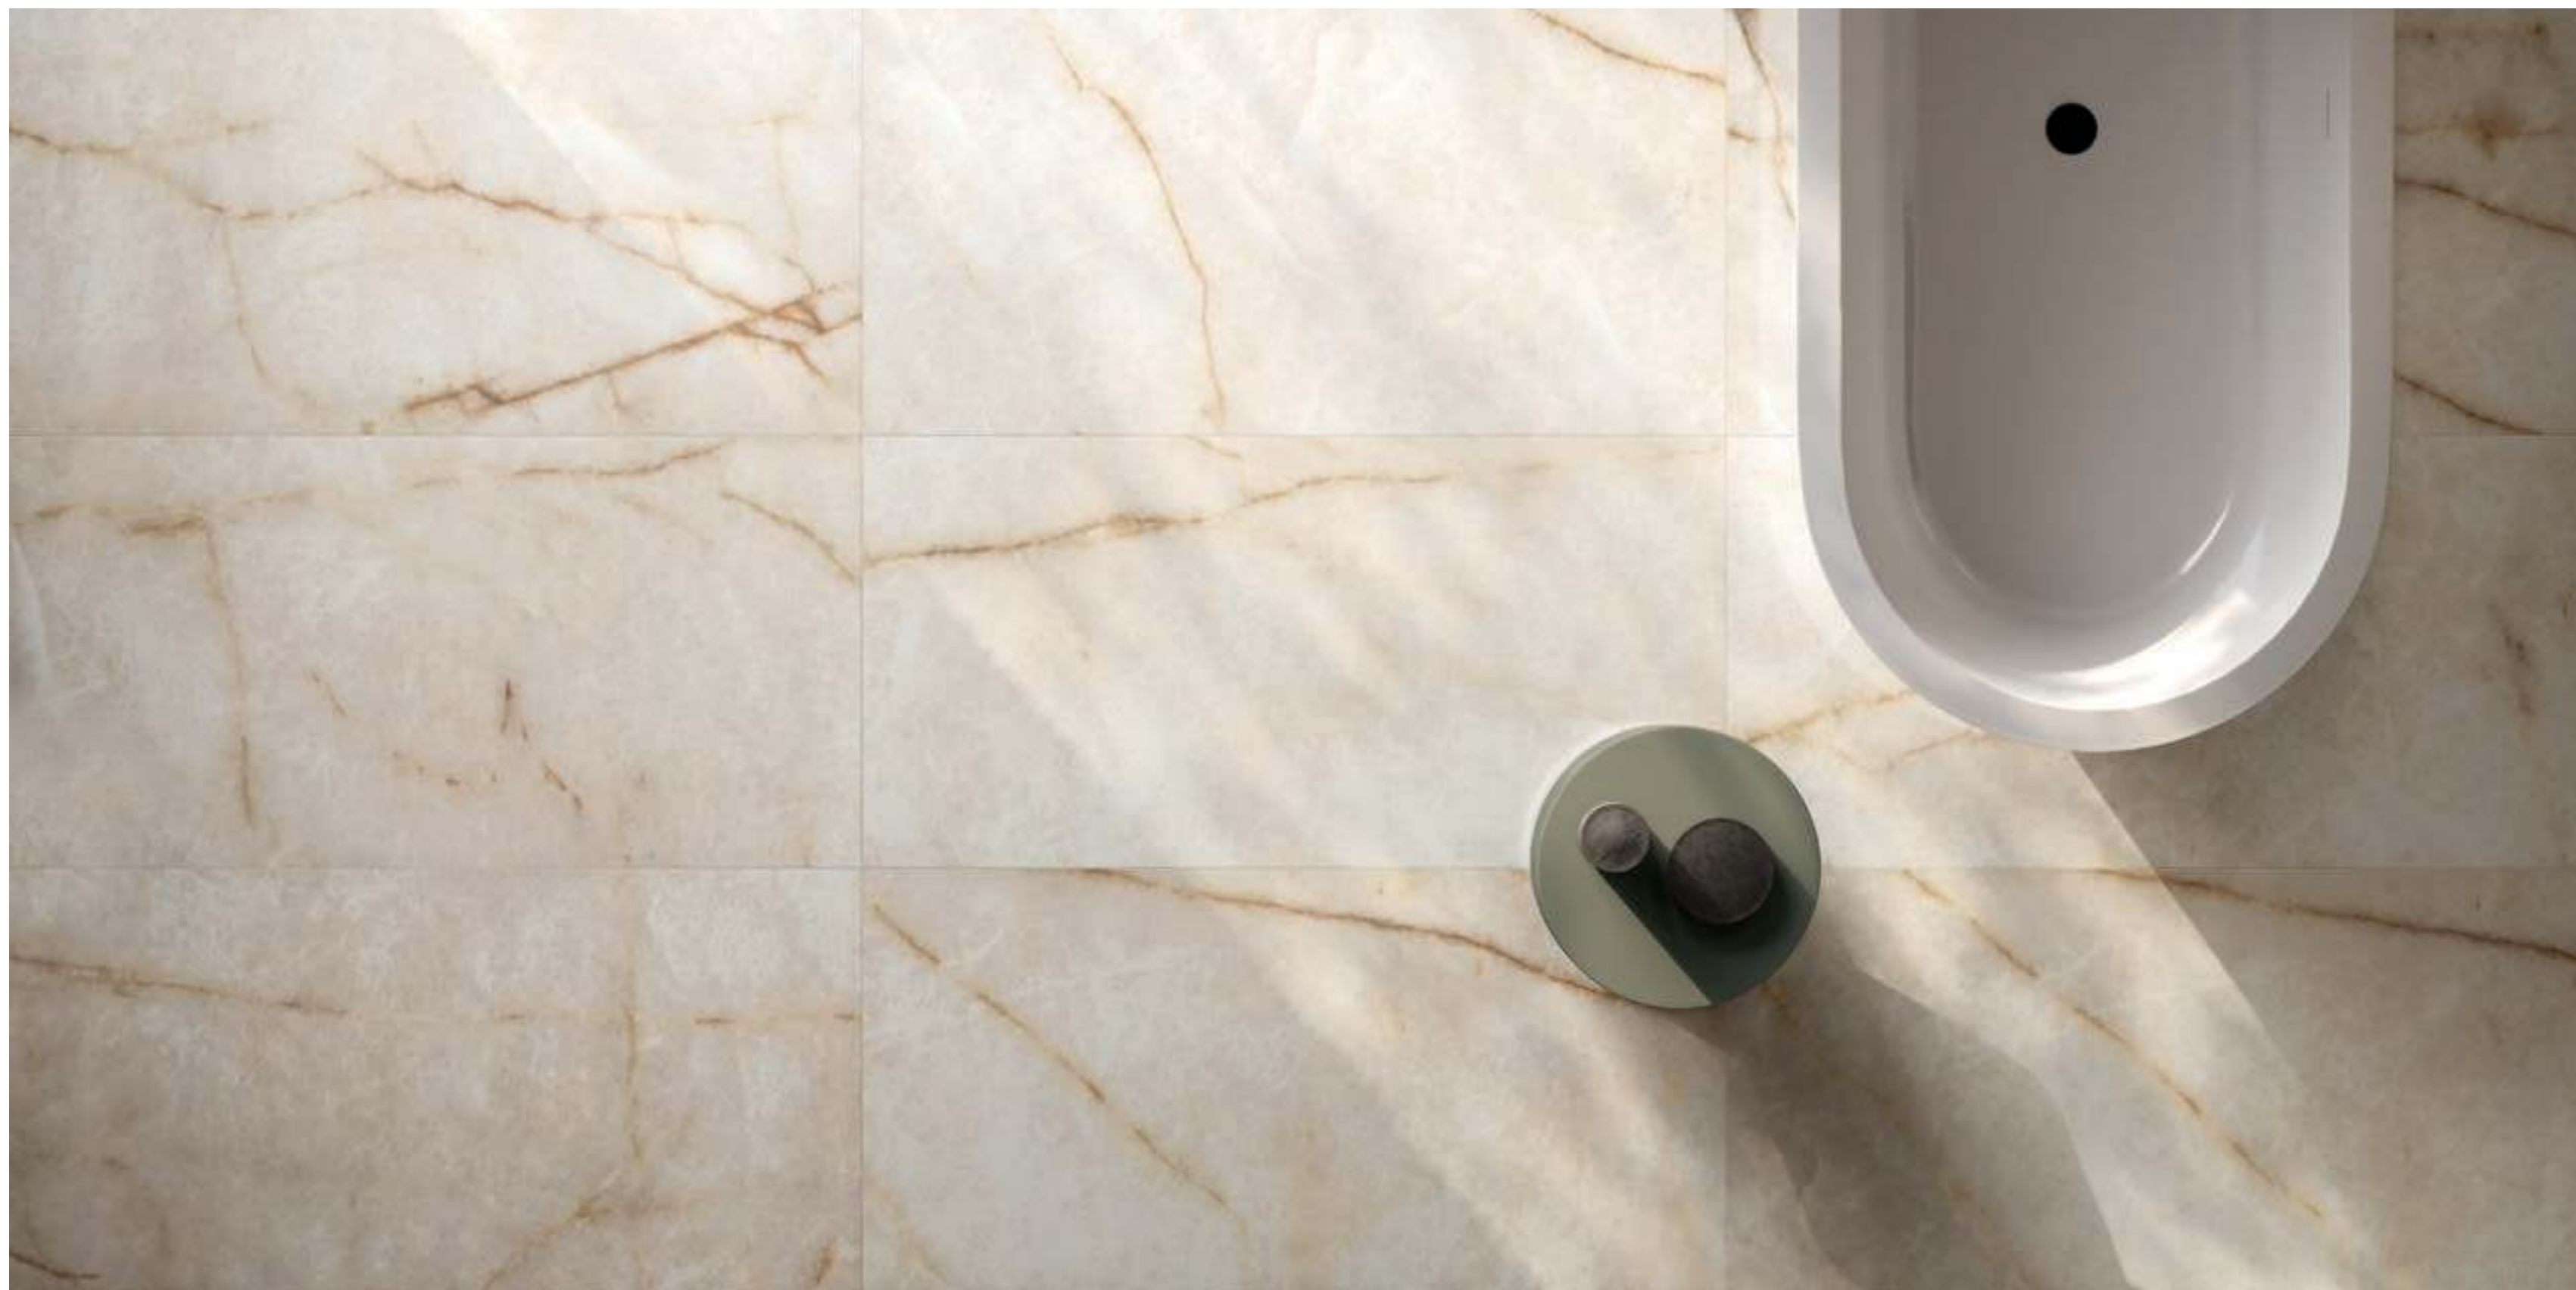

Кристал Пъор Люкс и Рет. 120x278 см
Crystal Pure Lux e Ret. 120x278 см

Кристал Пъор Шлиф. и Рет. 60x120 см
Crystal Pure Lap. e Ret. 60x120 см

Кристал Пъор Люкс и Рет. 120x278 см
Crystal Pure Lux e Ret. 120x278 см